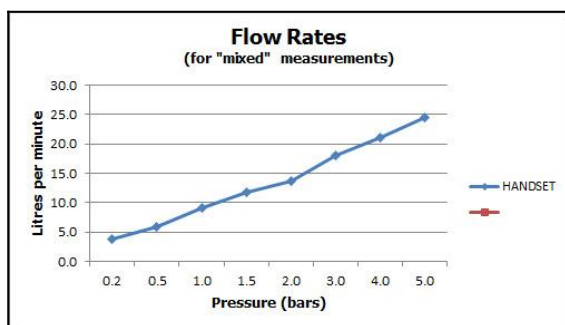

where inspiration flows  
taps | showering | accessories

technical sheet  
product code: WG-V2KIT-C/P

description: V2 single-function slide rail shower kit with  
• single function handset  
• rub-clean  
• 700mm slide rail  
• 150cm shower hose  
• wall mounted

finishes: chrome

 recommended flow regulator product code: FR-SHOWER/9-C/P

guarantee: 12 year guarantee

minimum operating pressure: 0.2 bar LP

flow rate at 3.0 bar flow pressure: 18 l/min

'mixed measurements' refers to equal hot and cold water supply  
flow rate for unregulated flow unless flow regulator fitted as standard