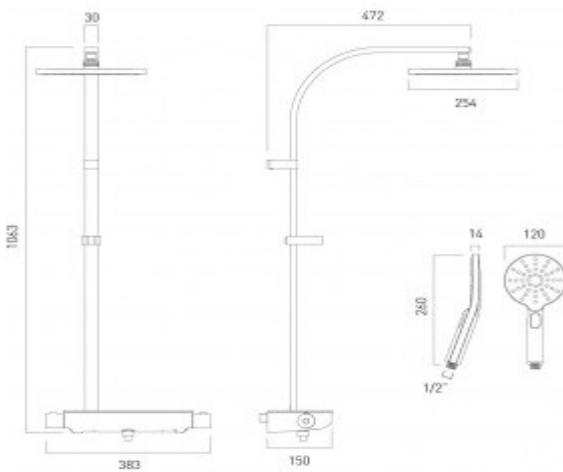

where inspiration flows
taps | showering | accessories

technical sheet
product code: STRA-149/RRK-W/C

technical drawing:

description: strata shower column with thermostatic shower shelf valve, saturn round shower head and nebula round 3 function handset
wall mounted

thermostatic cartridge: CAWH77-03
diverter cartridge: K31ADB-NN-CN02901A14

finishes: chrome

recommended flow regulator product code: FR-SHOWER/9-C/P

guarantee: 12 year guarantee

minimum operating pressure: 1.0 bar MP

flow rate at 3.0 bar flow pressure: Shower Head: 16.3 l/min

'mixed measurements' refers to equal hot and cold water supply flow rate for unregulated flow unless flow regulator fitted as standard