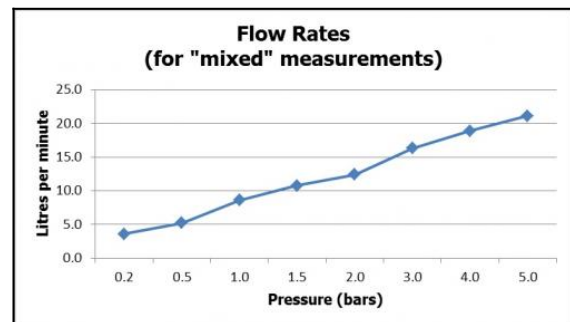

thermostatic cartridge: CAWH77-03
diverter cartridge: K31ADB-NN-CN02901A14

finishes: chrome

recommended flow regulator product code: FR-SHOWER/9-C/P

guarantee: 12 year guarantee

minimum operating pressure: 1.0 bar MP

flow rate at 3.0 bar flow pressure: Shower Head: 16.3 l/min

'mixed measurements' refers to equal hot and cold water supply flow rate for unregulated flow unless flow regulator fitted as standard