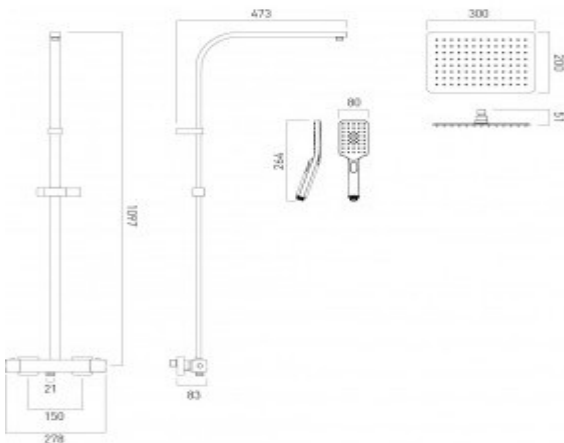

where inspiration flows
taps | showering | accessories

technical sheet
product code: PHA-149/RRK-C/P

technical drawing:

description: phase shower column with thermostatic shower valve, aquablade rectangular shower head and nebula square 3 function handset wall mounted

thermostatic cartridge: CAWH77-03
diverter cartridge: MC290D

finishes: chrome

 recommended flow regulator product code: FR-SHOWER/9-C/P

guarantee: 12 year guarantee

minimum operating pressure: 1.0 bar MP

flow rate at 3.0 bar flow pressure: Shower Head: 12.2 l/min