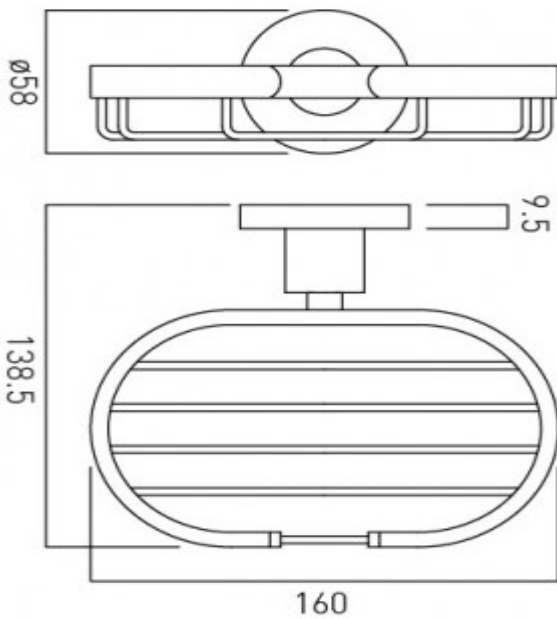

where inspiration flows
taps | showering | accessories

technical sheet
product code: ELE-182A-C/P

technical drawing:

description: elements soap holder wall mounted

finishes: chrome

guarantee: 12 year guarantee