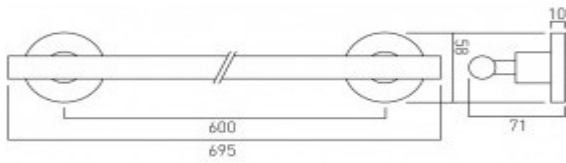

where inspiration flows  
taps | showering | accessories

technical sheet  
product code: ELE-184-C/P

technical drawing:

description: elements towel rail 695mm (27")

finishes: chrome

guarantee: 12 year guarantee