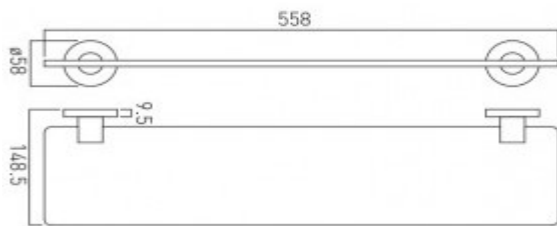

where inspiration flows
taps | showering | accessories

technical sheet
product code: ELE-185-C/P

technical drawing:

description: elements frosted glass shelf 558mm (22")

finishes: chrome

guarantee: 12 year guarantee