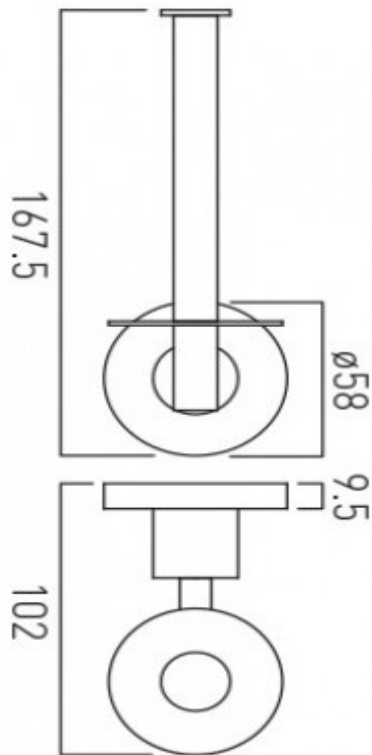

where inspiration flows
taps | showering | accessories

technical sheet
product code: ELE-180S-C/P

technical drawing:

description: elements spare paper holder wall mounted

finishes: chrome

guarantee: 12 year guarantee