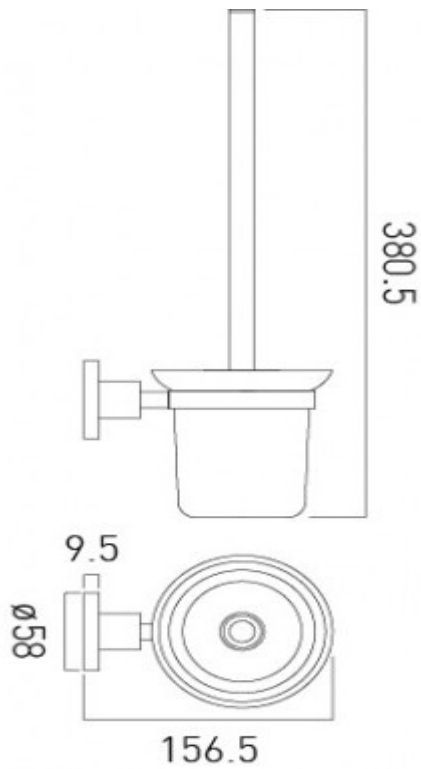

where inspiration flows
taps | showering | accessories

technical sheet
product code: ELE-188-C/P

technical drawing:

description: elements toilet brush and holder wall mounted

finishes: chrome

guarantee: 12 year guarantee