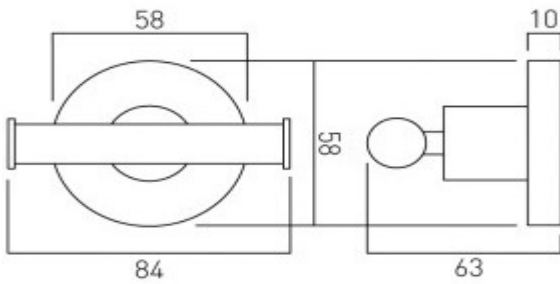

where inspiration flows
taps | showering | accessories

technical sheet
product code: ELE-186-C/P

technical drawing:

description: elements robe hook wall mounted

finishes: chrome

guarantee: 12 year guarantee