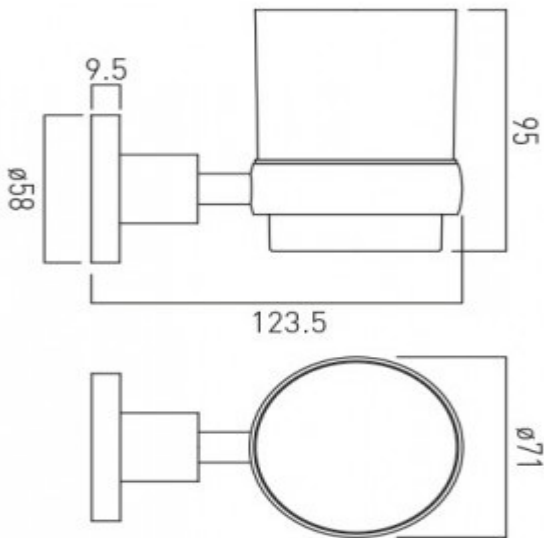

where inspiration flows
taps | showering | accessories

technical sheet
product code: ELE-183-C/P

technical drawing:

description: elements frosted glass tumbler and holder wall mounted

finishes: chrome

guarantee: 12 year guarantee