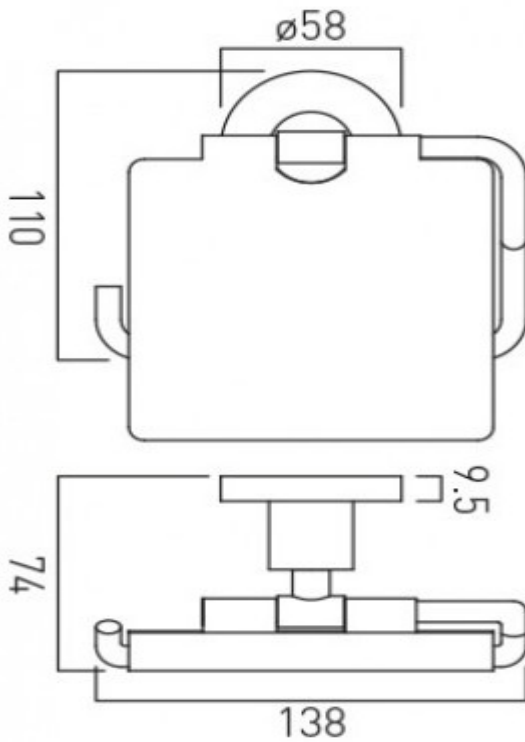

where inspiration flows
taps | showering | accessories

technical sheet
product code: ELE-180A-C/P

technical drawing:

description: elements covered paper holder wall mounted

finishes: chrome

guarantee: 12 year guarantee