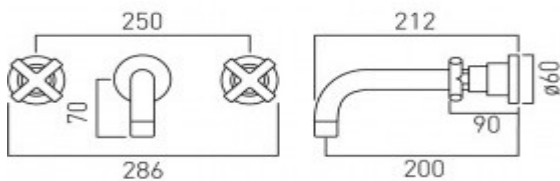

where inspiration flows  
taps | showering | accessories

technical sheet  
product code: ELW-126L-3/4-C/P

technical drawing:

**description:** 3 hole bath filler with 200mm spout wall mounted with water flow straightener with water flow aerator ceramic cartridge ELE-VALVE/CD-3/4 (HT & CL) 2 x 1/2" x 3/4" male x 90mm straight connections 1/2" x 1/2" x 1/2" female x 50mm T-piece connection min-max wall mount 55-75mm

**finishes:** chrome

**guarantee:** 12 year guarantee

**minimum operating pressure:** 0.2 bar LP

**flow rate at 3.0 bar flow pressure:** 19 l/min

'mixed measurements' refers to equal hot and cold water supply flow rate for unregulated flow unless flow regulator fitted as standard