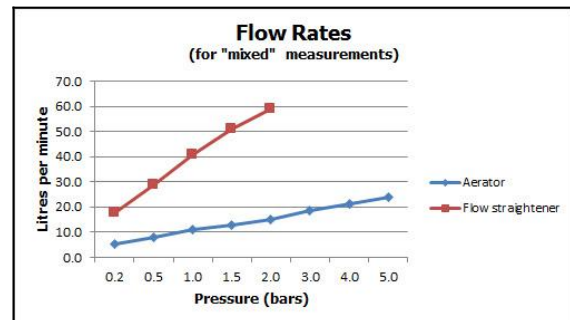

where inspiration flows  
taps | showering | accessories

technical sheet  
product code: ELW-126L-3/4-C/P

technical drawing:

**description:** 3 hole bath filler with 200mm spout wall mounted with water flow straightener with water flow aerator ceramic cartridge ELE-VALVE/CD-3/4 (HT & CL) 2 x 1/2" x 3/4" male x 90mm straight connections 1/2" x 1/2" x 1/2" female x 50mm T-piece connection min-max wall mount 55-75mm

**finishes:** chrome

**guarantee:** 12 year guarantee

**minimum operating pressure:** 0.2 bar LP

**flow rate at 3.0 bar flow pressure:** 19 l/min

'mixed measurements' refers to equal hot and cold water supply flow rate for unregulated flow unless flow regulator fitted as standard