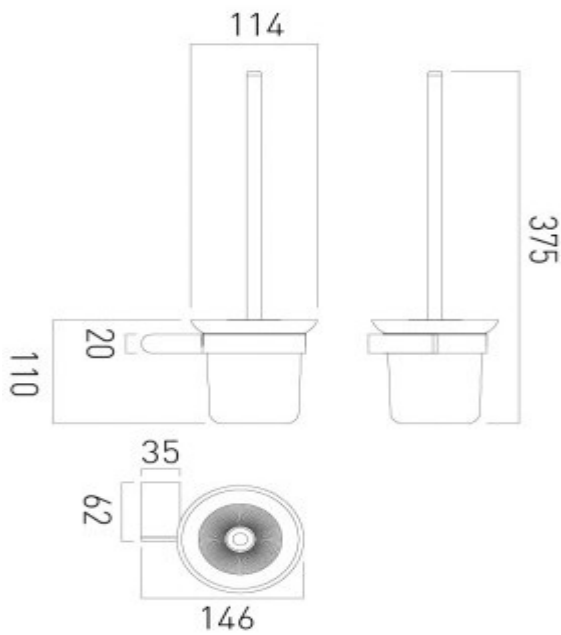

where inspiration flows  
taps | showering | accessories

technical sheet  
product code: PHO-188-C/P

technical drawing:

description: photon toilet brush and holder wall mounted

finishes: chrome

guarantee: 12 year guarantee