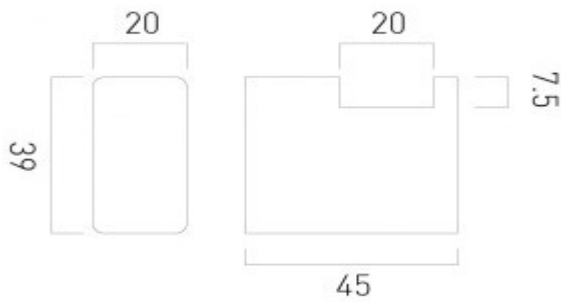

where inspiration flows
taps | showering | accessories

technical sheet
product code: PHA-186-C/P

technical drawing:

description: phase robe hook wall mounted

finishes: chrome

guarantee: 12 year guarantee