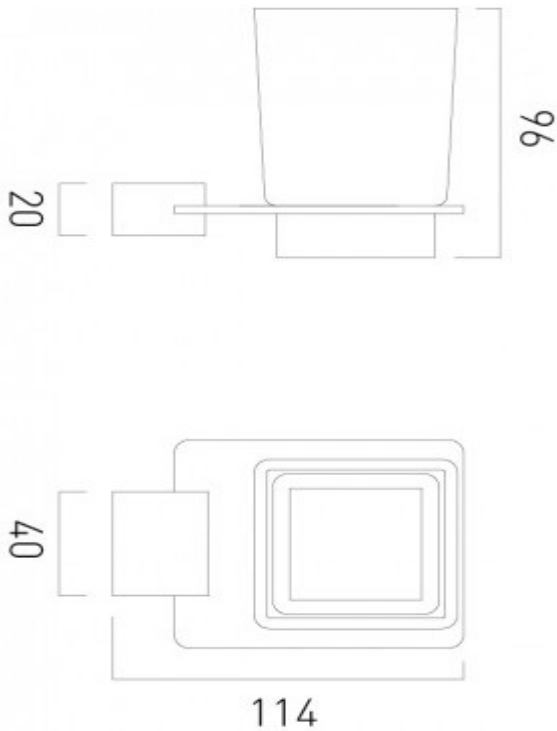

where inspiration flows
taps | showering | accessories

technical sheet
product code: PHA-183-C/P

technical drawing:

description: phase frosted glass tumbler and holder wall mounted

finishes: chrome

guarantee: 12 year guarantee