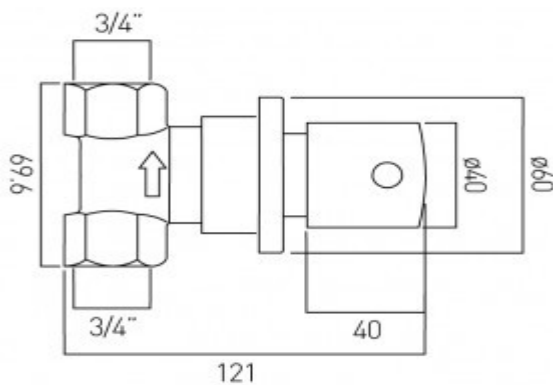

where inspiration flows
taps | showering | accessories

technical sheet
product code: ZOO-143-3/4-C/P

technical drawing:

description: concealed stop valve 3/4" wall mounted ceramic cartridge ELE-VALVE/CD-3/4 1 x 3/4" female inlet 1 x 3/4" female outlet

finishes: chrome

guarantee: 12 year guarantee

minimum operating pressure: 0.2 bar LP

flow rate at 3.0 bar flow pressure: 29 l/min

'mixed measurements' refers to equal hot and cold water supply flow rate for unregulated flow unless flow regulator fitted as standard