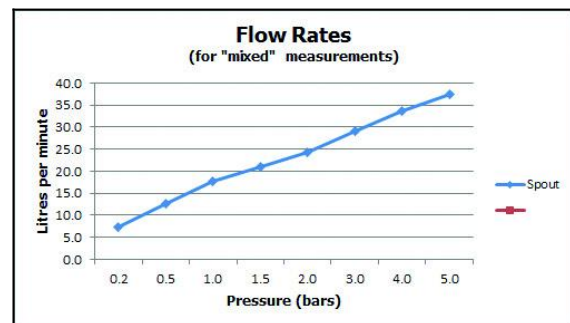

where inspiration flows
taps | showering | accessories

technical sheet
product code: ZOO-143-3/4-C/P

technical drawing:

description: concealed stop valve 3/4" wall mounted ceramic cartridge ELE-VALVE/CD-3/4 1 x 3/4" female inlet 1 x 3/4" female outlet

finishes: chrome

guarantee: 12 year guarantee

minimum operating pressure: 0.2 bar LP

flow rate at 3.0 bar flow pressure: 29 l/min

'mixed measurements' refers to equal hot and cold water supply flow rate for unregulated flow unless flow regulator fitted as standard