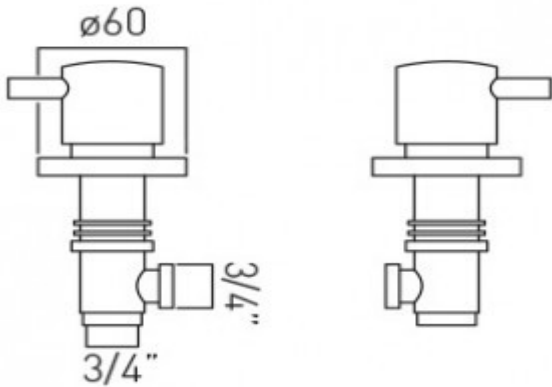

where inspiration flows
taps | showering | accessories

technical sheet
product code: ZOO-142/PR-3/4-C/P

technical drawing:

description: pair of valves 3/4"
deck mounted
cold ceramic cartridge ELE-VALVE/CD/CL-3/4
hot ceramic cartridge ELE-VALVE/CD/HT-3/4
1 x 3/4" male inlet
1 x 3/4" male outlet
10mm thread length
maximum bath thickness 25mm
deck mount drill hole diameter 33mm

finishes: chrome

guarantee: 12 year guarantee

minimum operating pressure: 0.2 bar LP

flow rate at 3.0 bar flow pressure: 41 l/min

'mixed measurements' refers to equal hot and cold water supply flow rate for unregulated flow unless flow regulator fitted as standard