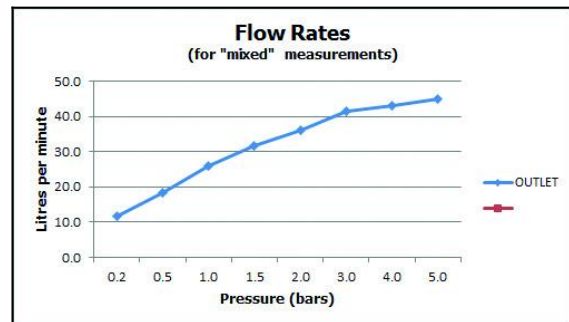

where inspiration flows
taps | showering | accessories

technical sheet
product code: ZOO-142/PR-3/4-C/P

technical drawing:

description: pair of valves 3/4"
deck mounted
cold ceramic cartridge ELE-VALVE/CD/CL-3/4
hot ceramic cartridge ELE-VALVE/CD/HT-3/4
1 x 3/4" male inlet
1 x 3/4" male outlet
10mm thread length
maximum bath thickness 25mm
deck mount drill hole diameter 33mm

finishes: chrome

guarantee: 12 year guarantee

minimum operating pressure: 0.2 bar LP

flow rate at 3.0 bar flow pressure: 41 l/min

'mixed measurements' refers to equal hot and cold water supply flow rate for unregulated flow unless flow regulator fitted as standard