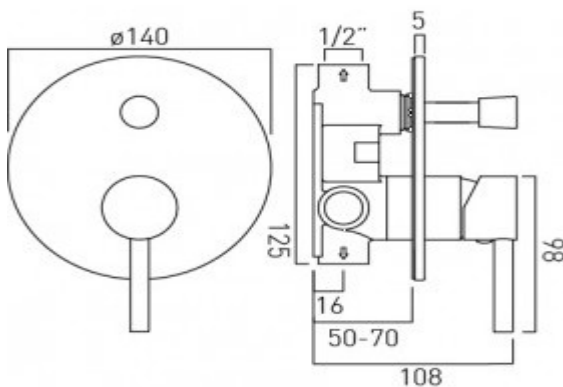

where inspiration flows
taps | showering | accessories

technical sheet
product code: ZOO-147A/RO-C/P

technical drawing:

description: concealed shower valve with diverter
single lever
wall mounted
with round backplate
ceramic cartridge CAR-K35A
2 x 1/2" female inlets
2 x 1/2" female outlets
min-max wall mount 45-65mm
optimum installation depth 55mm

finishes: chrome

guarantee: 12 year guarantee

minimum operating pressure: 0.2 bar LP shower 1.5 bar MP bath

certificates and awards:

cert no. 1603027