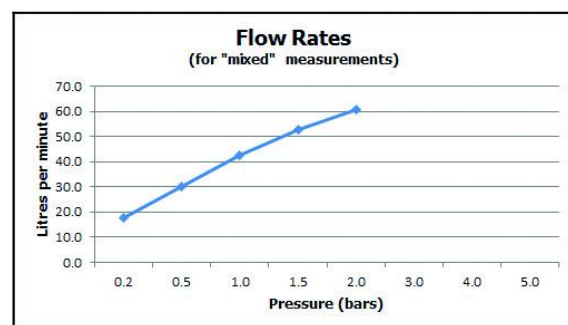

where inspiration flows  
taps | showering | accessories

technical sheet  
product code: ZOO-137-C/P

technical drawing:

**description:** 2 hole bath filler  
deck mounted  
with water flow straightener  
cold ceramic cartridge ZOO-130+137-VALVE-CL  
hot ceramic cartridge ZOO-130+137-VALVE-HT  
3/4" x 50mm fitted tail connections  
deck mount drill hole diameter 28mm

**finishes:** chrome

**guarantee:** 12 year guarantee

**minimum operating pressure:** 0.2 bar LP

'mixed measurements' refers to equal hot and cold water supply flow rate for unregulated flow unless flow regulator fitted as standard