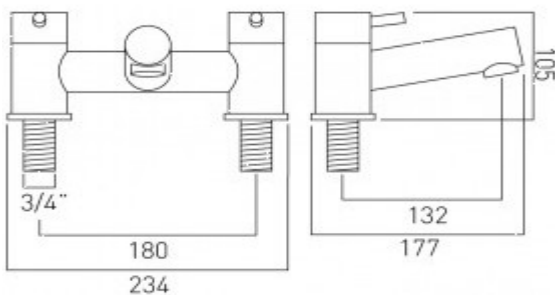

where inspiration flows  
taps | showering | accessories

technical sheet  
product code: ZOO-137-C/P

technical drawing:

**description:** 2 hole bath filler  
deck mounted  
with water flow straightener  
cold ceramic cartridge ZOO-130+137-VALVE-CL  
hot ceramic cartridge ZOO-130+137-VALVE-HT  
3/4" x 50mm fitted tail connections  
deck mount drill hole diameter 28mm

**finishes:** chrome

**guarantee:** 12 year guarantee

**minimum operating pressure:** 0.2 bar LP

'mixed measurements' refers to equal hot and cold water supply flow rate for unregulated flow unless flow regulator fitted as standard