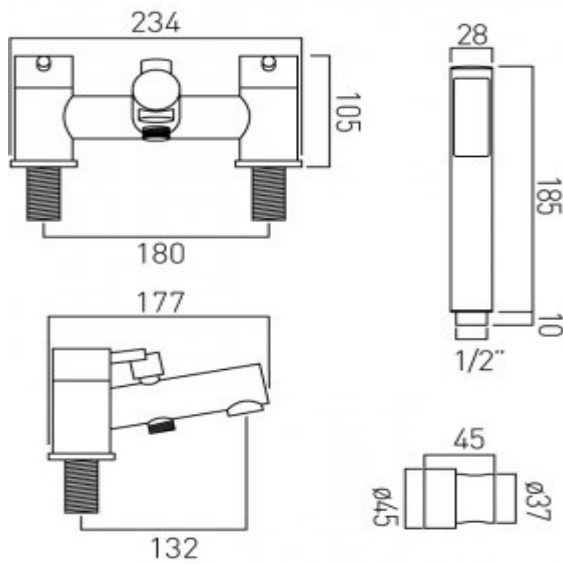

where inspiration flows
taps | showering | accessories

technical sheet
product code: ZOO-130+K-C/P

technical drawing:

description: 2 hole bath shower mixer deck mounted with shower kit with water flow straightener cold ceramic cartridge ZOO-130+137-VALVE-CL hot ceramic cartridge ZOO-130+137-VALVE-HT 3/4" x 50mm fitted tail connections deck mount drill hole diameter 28mm

finishes: chrome

H₂O Eco recommended flow regulator product code: FR-SHOWER/9-C/P

guarantee: 12 year guarantee

minimum operating pressure: 0.2 bar LP

flow rate at 3.0 bar flow pressure: Bath: 43, Shower: 31 l/min

'mixed measurements' refers to equal hot and cold water supply flow rate for unregulated flow unless flow regulator fitted as standard