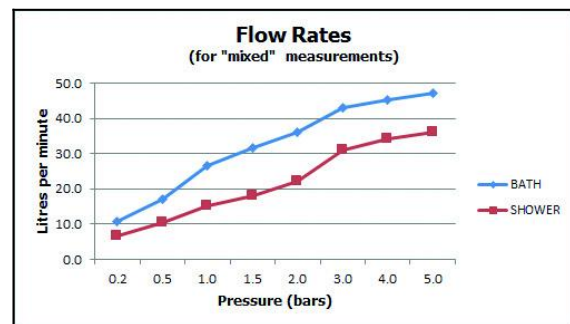

where inspiration flows
taps | showering | accessories

technical sheet
product code: ZOO-130+K-C/P

technical drawing:

description: 2 hole bath shower mixer deck mounted with shower kit with water flow straightener cold ceramic cartridge ZOO-130+137-VALVE-CL hot ceramic cartridge ZOO-130+137-VALVE-HT 3/4" x 50mm fitted tail connections deck mount drill hole diameter 28mm

finishes: chrome

H₂O Eco recommended flow regulator product code: FR-SHOWER/9-C/P

guarantee: 12 year guarantee

minimum operating pressure: 0.2 bar LP

flow rate at 3.0 bar flow pressure: Bath: 43, Shower: 31 l/min

'mixed measurements' refers to equal hot and cold water supply flow rate for unregulated flow unless flow regulator fitted as standard