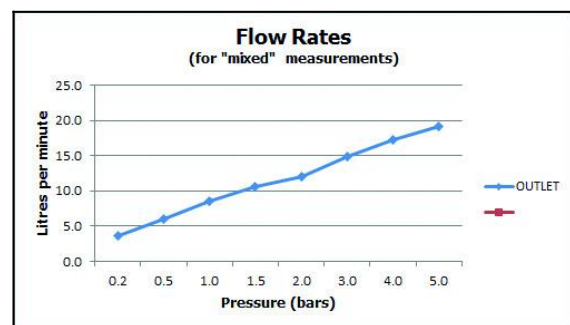

where inspiration flows
taps | showering | accessories

technical sheet
product code: ZOO-110-C/P

technical drawing:

description: mono bidet mixer
single lever
deck mounted
with pop-up waste
with water flow aerator
with water flow straightener
ceramic cartridge CAR-K40A
2 x 1/2" nut x 240mm flexipipe connections
deck mount drill hole diameter 35mm

finishes: chrome

H₂O Eco recommended flow regulator product code: FR-100/5-PLA

guarantee: 12 year guarantee

minimum operating pressure: 1.0 bar MP

flow rate at 3.0 bar flow pressure: 15 l/min

'mixed measurements' refers to equal hot and cold water supply
flow rate for unregulated flow unless flow regulator fitted as standard