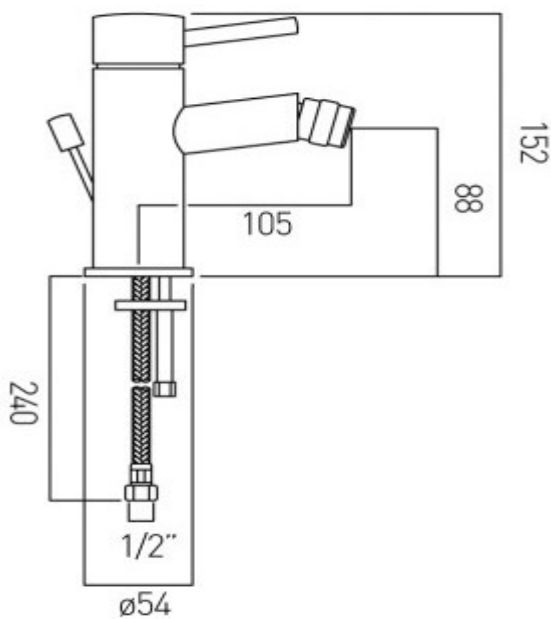

where inspiration flows
taps | showering | accessories

technical sheet
product code: ZOO-110-C/P

technical drawing:

description: mono bidet mixer
single lever
deck mounted
with pop-up waste
with water flow aerator
with water flow straightener
ceramic cartridge CAR-K40A
2 x 1/2" nut x 240mm flexipipe connections
deck mount drill hole diameter 35mm

finishes: chrome

H₂O Eco recommended flow regulator product code: FR-100/5-PLA

guarantee: 12 year guarantee

minimum operating pressure: 1.0 bar MP

flow rate at 3.0 bar flow pressure: 15 l/min

'mixed measurements' refers to equal hot and cold water supply
flow rate for unregulated flow unless flow regulator fitted as standard