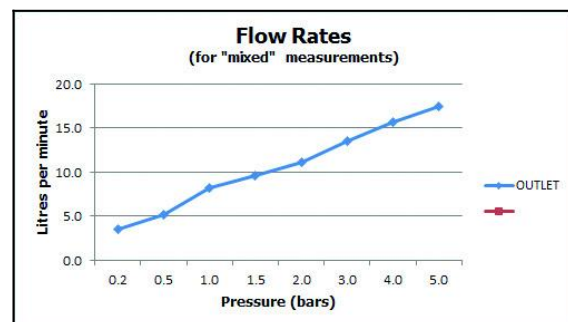

where inspiration flows  
taps | showering | accessories

technical sheet  
product code: ZOO-106-C/P

technical drawing:

**description:** basin pillar taps  
deck mounted  
with water flow straightener  
cold ceramic cartridge ZOO-106/VALVE/CL-1/2  
hot ceramic cartridge ZOO-106/VALVE/HT-1/2  
1/2" x 50mm fitted tail connections  
deck mount drill hole diameter 22mm

**finishes:** chrome

 recommended flow regulator product code: FR-106/4-PLA

**guarantee:** 12 year guarantee

**minimum operating pressure:** 0.2 bar LP

**flow rate at 3.0 bar flow pressure:** 14 l/min

'mixed measurements' refers to equal hot and cold water supply  
flow rate for unregulated flow unless flow regulator fitted as standard