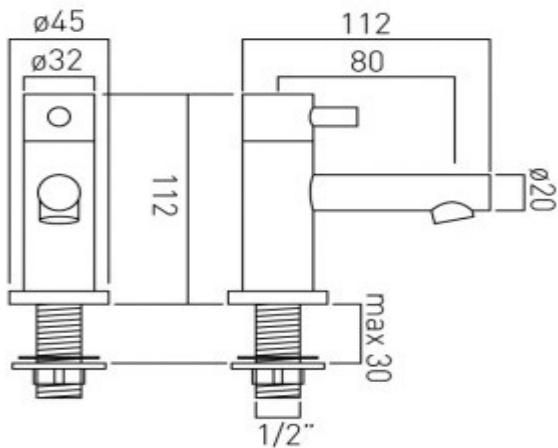

where inspiration flows  
taps | showering | accessories

technical sheet  
product code: ZOO-106-C/P

technical drawing:

**description:** basin pillar taps  
deck mounted  
with water flow straightener  
cold ceramic cartridge ZOO-106/VALVE/CL-1/2  
hot ceramic cartridge ZOO-106/VALVE/HT-1/2  
1/2" x 50mm fitted tail connections  
deck mount drill hole diameter 22mm

**finishes:** chrome

 recommended flow regulator product code: FR-106/4-PLA

**guarantee:** 12 year guarantee

**minimum operating pressure:** 0.2 bar LP

**flow rate at 3.0 bar flow pressure:** 14 l/min

'mixed measurements' refers to equal hot and cold water supply  
flow rate for unregulated flow unless flow regulator fitted as standard