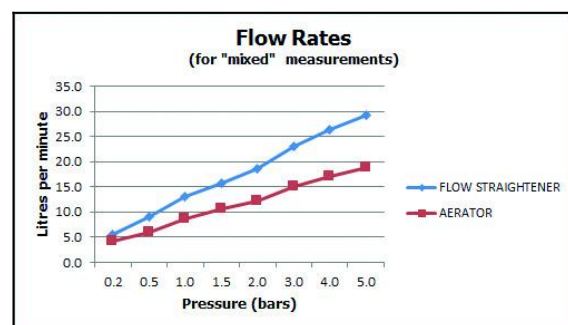

where inspiration flows  
taps | showering | accessories

technical sheet  
product code: ZOO-100-C/P

technical drawing:

description: mono basin mixer  
single lever  
deck mounted  
with pop-up waste  
with water flow straightener  
with water flow aerator  
ceramic cartridge CAR-K40A  
deck mount drill hole diameter 35mm

finishes: chrome

**H<sub>2</sub>O** **ECO** recommended flow regulator product code: FR-100/5-PLA

guarantee: 12 year guarantee

minimum operating pressure: 0.2 bar LP

flow rate at 3.0 bar flow pressure: Aerator: 15, Flow st: 23 l/min

'mixed measurements' refers to equal hot and cold water supply  
flow rate for unregulated flow unless flow regulator fitted as standard