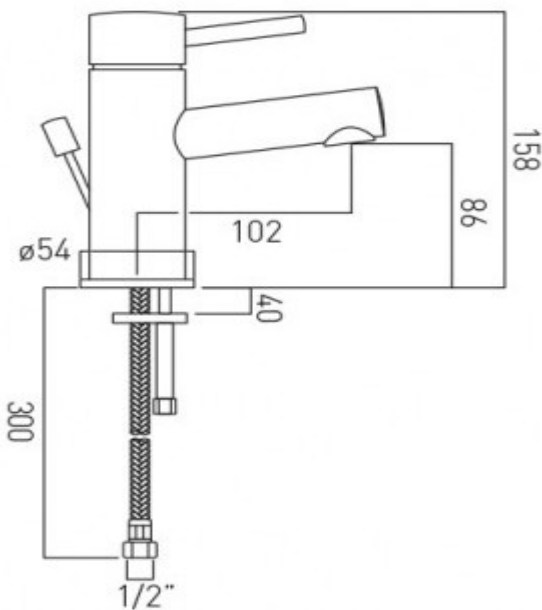

where inspiration flows  
taps | showering | accessories

technical sheet  
product code: ZOO-100-C/P

technical drawing:

description: mono basin mixer  
single lever  
deck mounted  
with pop-up waste  
with water flow straightener  
with water flow aerator  
ceramic cartridge CAR-K40A  
deck mount drill hole diameter 35mm

finishes: chrome

**H<sub>2</sub>O** **ECO** recommended flow regulator product code: FR-100/5-PLA

guarantee: 12 year guarantee

minimum operating pressure: 0.2 bar LP

flow rate at 3.0 bar flow pressure: Aerator: 15, Flow st: 23 l/min

'mixed measurements' refers to equal hot and cold water supply  
flow rate for unregulated flow unless flow regulator fitted as standard