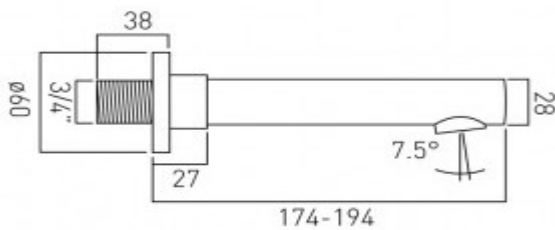

where inspiration flows
taps | showering | accessories

technical sheet
product code: ZOO-140-C/P

technical drawing:

description: bath spout
wall mounted
3/4" inlet

finishes: chrome

guarantee: 12 year guarantee

minimum operating pressure: 0.2 bar LP

flow rate at 3.0 bar flow pressure: Aerator: 16, Flow st: 39 l/min

'mixed measurements' refers to equal hot and cold water supply flow rate for unregulated flow unless flow regulator fitted as standard