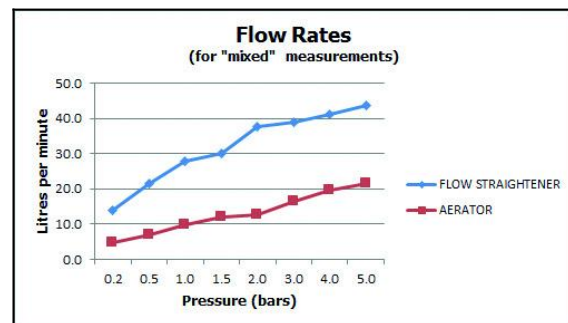

where inspiration flows
taps | showering | accessories

technical sheet
product code: ZOO-140-C/P

technical drawing:

description: bath spout
wall mounted
3/4" inlet

finishes: chrome

guarantee: 12 year guarantee

minimum operating pressure: 0.2 bar LP

flow rate at 3.0 bar flow pressure: Aerator: 16, Flow st: 39 l/min

'mixed measurements' refers to equal hot and cold water supply flow rate for unregulated flow unless flow regulator fitted as standard