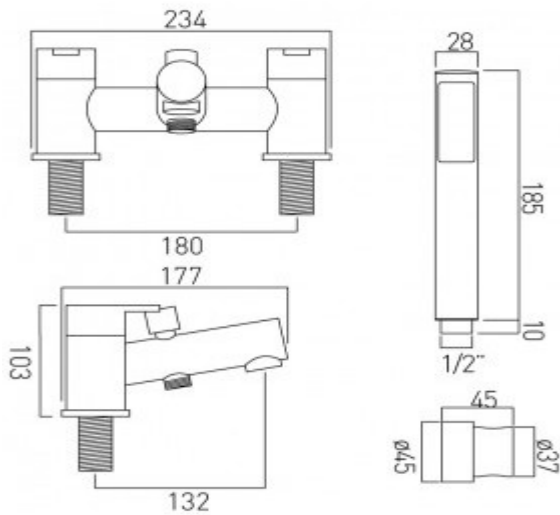

where inspiration flows  
taps | showering | accessories

technical sheet  
product code: SEN-130+K-C/P

technical drawing:

**description:** 2 hole bath shower mixer  
deck mounted  
with shower kit  
with water flow straightener  
cold ceramic cartridge ZOO-130+137-VALVE/CL  
hot ceramic cartridge ZOO-130+137-VALVE/HT  
3/4" x 50mm fitted tail connections  
deck mount drill hole diameter 28mm

**finishes:** chrome

**ECO** recommended flow regulator product code: FR-SHOWER/9-C/P

**guarantee:** 12 year guarantee

**minimum operating pressure:** 0.2 bar LP

**certificates and awards:**

cert no. 1105306