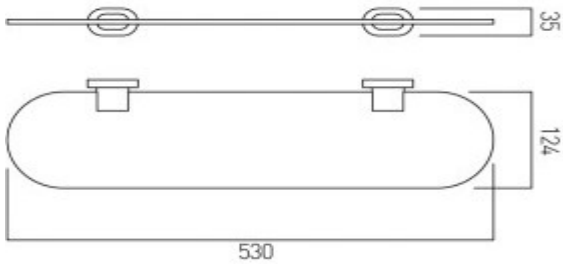

where inspiration flows  
taps | showering | accessories

technical sheet  
product code: LIF-185-C/P

technical drawing:

description: life frosted glass shelf 530mm (21")

finishes: chrome

guarantee: 12 year guarantee