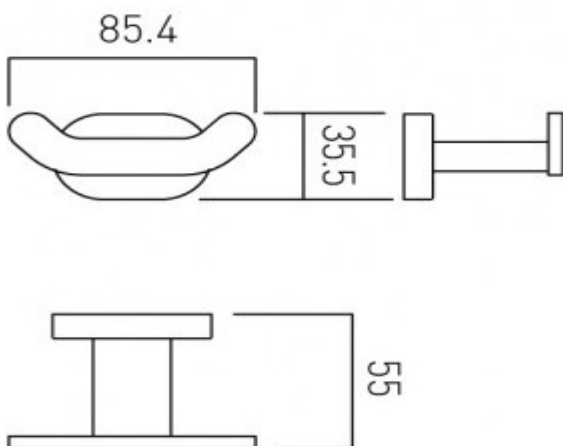

where inspiration flows
taps | showering | accessories

technical sheet
product code: LIF-186-C/P

technical drawing:

description: life double robe hook wall mounted

finishes: chrome

guarantee: 12 year guarantee