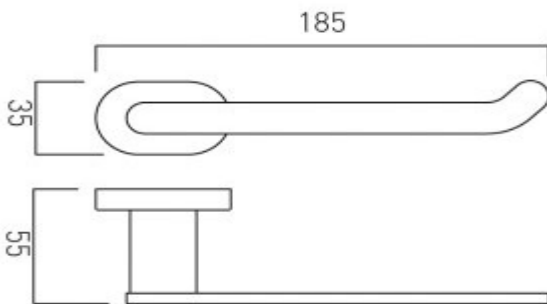

where inspiration flows
taps | showering | accessories

technical sheet
product code: LIF-180-C/P

technical drawing:

description: life paper holder wall mounted

finishes: chrome

guarantee: 12 year guarantee