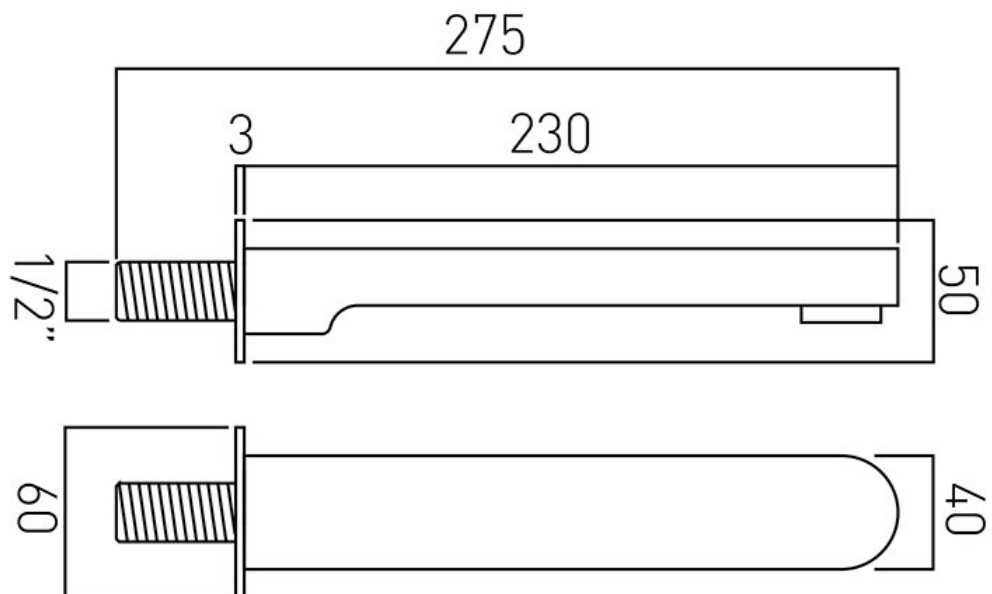

SPECIFICATION SHEET

COLLECTION: LIFE

PRODUCT CODE: LIF-140-C/P

DESCRIPTION:

bath spout
wall mounted
with water flow aerator
1/2" x 45mm male threaded connection
easy cut thread at 20mm and 40mm
wall mount drill hole diameter 22mm
minimum operating pressure 0.2 bar LP

FINISH:

Chrome

MINIMUM OPERATING PRESSURE:

0.2 bar LP

FLOW RATE AT 3.0 BAR FLOW PRESSURE:

39 l/min

tel: 01934 744466
email: sales@vado.com
www.vado.com

where inspiration flows
taps | showering | accessories

TECHNICAL DRAWING

COLLECTION: LIFE

PRODUCT CODE: LIF-140-C/P

tel: 01934 744466
email: sales@vado.com
www.vado.com

where inspiration flows
taps | showering | accessories