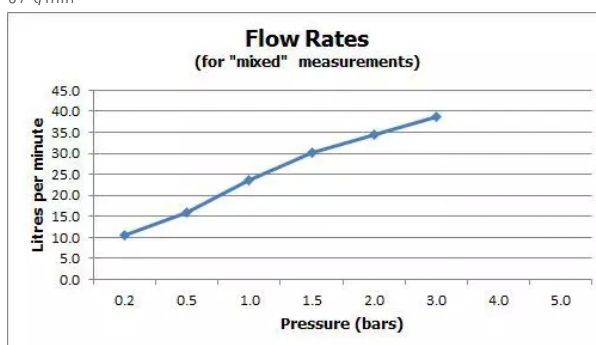

SPECIFICATION SHEET

COLLECTION: LIFE

PRODUCT CODE: LIF-140-C/P

DESCRIPTION:

bath spout
wall mounted
with water flow aerator
1/2" x 45mm male threaded connection
easy cut thread at 20mm and 40mm
wall mount drill hole diameter 22mm
minimum operating pressure 0.2 bar LP

FINISH:

Chrome

MINIMUM OPERATING PRESSURE:

0.2 bar LP

FLOW RATE AT 3.0 BAR FLOW PRESSURE:

39 l/min

tel: 01934 744466
email: sales@vado.com
www.vado.com

where inspiration flows
taps | showering | accessories