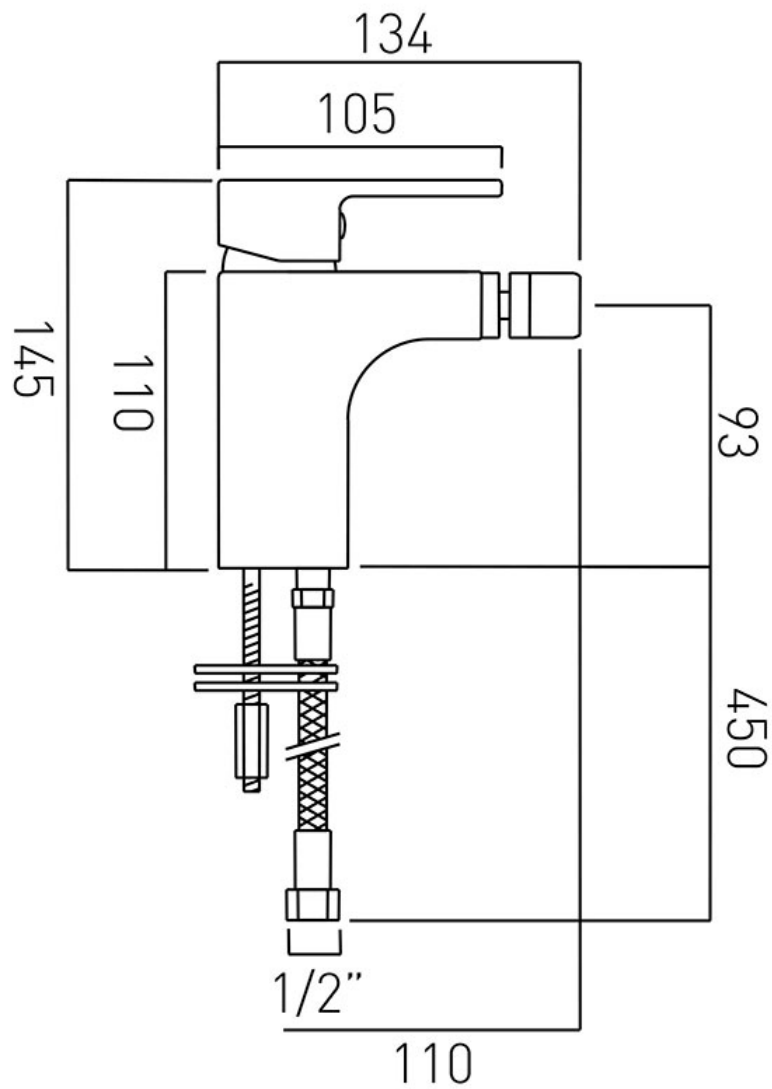

SPECIFICATION SHEET

COLLECTION: LIFE

PRODUCT CODE: LIF-110/SB-C/P

DESCRIPTION:

mono bidet mixer
single lever
deck mounted
smooth bodied
without pop-up waste
with water flow aerator
ceramic cartridge CAR-K35B
2 x 1/2" x 400mm flexipipe connections
deck mount drill hole diameter 35mm
minimum operating pressure 1.0 bar MP

FINISH:

Chrome

FLOW REGULATOR:

FR-100/5-PLA

MINIMUM OPERATING PRESSURE:

1.0 bar MP

FLOW RATE AT 3.0 BAR FLOW PRESSURE:

17 l/min

tel: 01934 744466
email: sales@vado.com
www.vado.com

where inspiration flows
taps | showering | accessories

TECHNICAL DRAWING

COLLECTION: LIFE

PRODUCT CODE: LIF-110/SB-C/P

tel: 01934 744466
email: sales@vado.com
www.vado.com