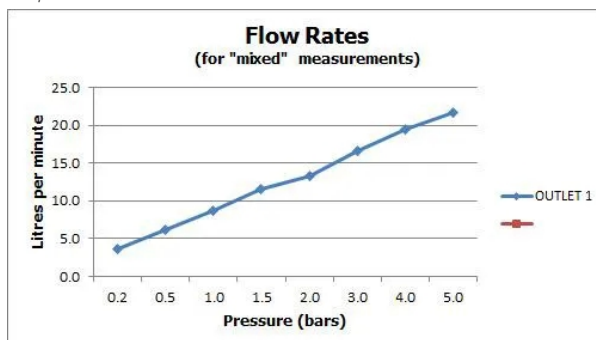

FINISH:

Chrome

FLOW REGULATOR:

FR-100/5-PLA

MINIMUM OPERATING PRESSURE:

1.0 bar MP

FLOW RATE AT 3.0 BAR FLOW PRESSURE:

17 l/min