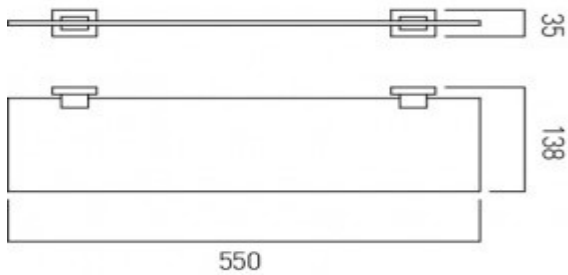

where inspiration flows
taps | showering | accessories

technical sheet
product code: LEV-185-C/P

technical drawing:

description: level frosted glass shelf 550mm (22")

finishes: chrome

guarantee: 12 year guarantee