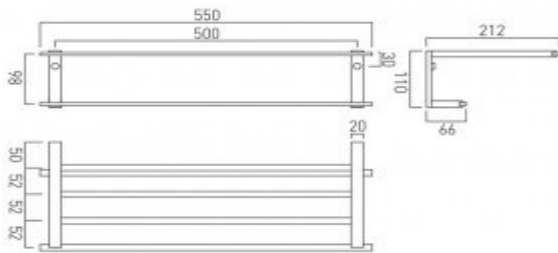

where inspiration flows
taps | showering | accessories

technical sheet
product code: LEV-185B-C/P

technical drawing:

description: level towel shelf with towel rail 550mm (22")

finishes: chrome

guarantee: 12 year guarantee