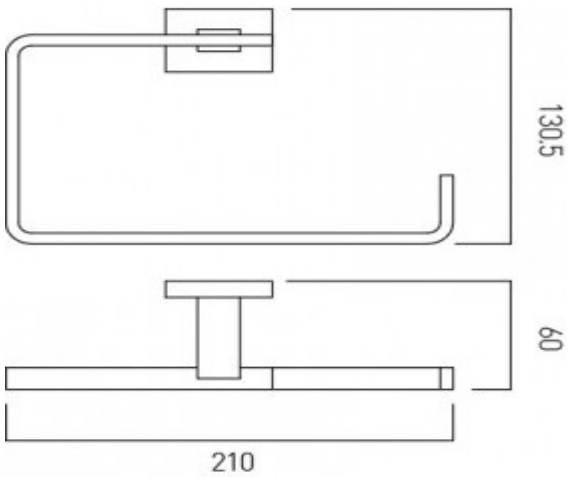

where inspiration flows  
taps | showering | accessories

technical sheet  
product code: LEV-181-C/P

technical drawing:

description: level towel ring wall mounted

finishes: chrome

guarantee: 12 year guarantee