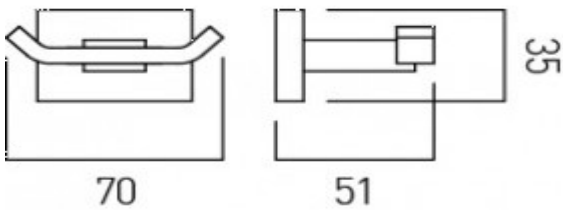

where inspiration flows
taps | showering | accessories

technical sheet
product code: LEV-186-C/P

technical drawing:

description: level double robe hook wall mounted

finishes: chrome

guarantee: 12 year guarantee