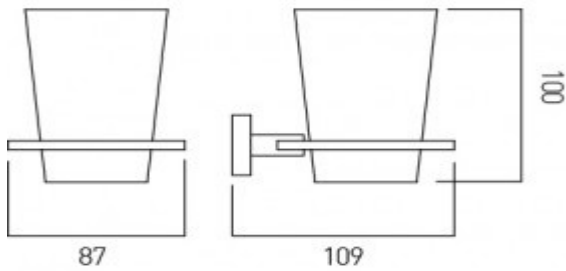

where inspiration flows
taps | showering | accessories

technical sheet
product code: LEV-183-C/P

technical drawing:

description: level frosted glass tumbler and holder wall mounted

finishes: chrome

guarantee: 12 year guarantee