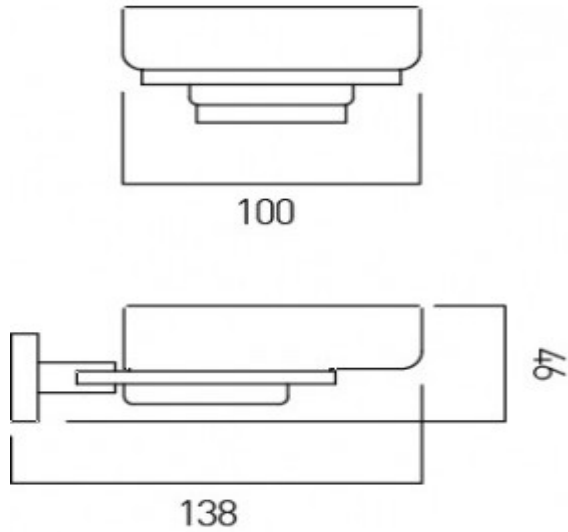

where inspiration flows
taps | showering | accessories

technical sheet
product code: LEV-182-C/P

technical drawing:

description: level frosted glass soap dish and holder wall mounted

finishes: chrome

guarantee: 12 year guarantee