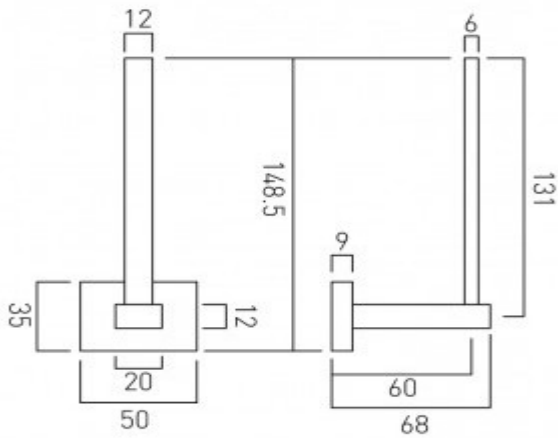

where inspiration flows
taps | showering | accessories

technical sheet
product code: LEV-180S-C/P

technical drawing:

description: level spare paper holder wall mounted

finishes: chrome

guarantee: 12 year guarantee