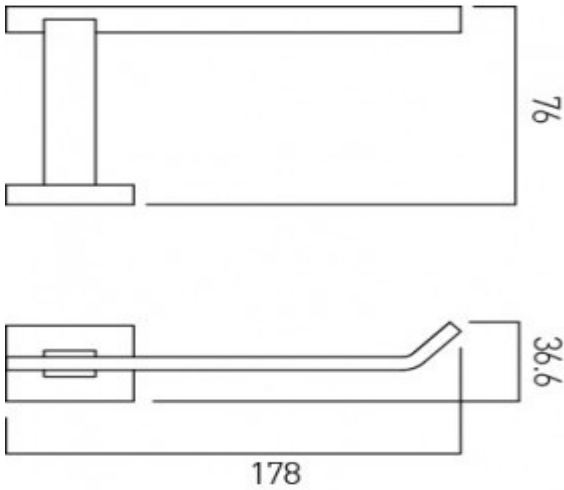

where inspiration flows
taps | showering | accessories

technical sheet
product code: LEV-180-C/P

technical drawing:

description: level paper holder wall mounted

finishes: chrome

guarantee: 12 year guarantee