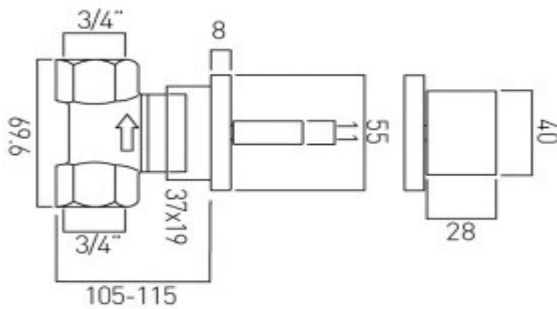

where inspiration flows  
taps | showering | accessories

technical sheet  
product code: GEO-143-3/4-C/P

technical drawing:

**description:** concealed stop valve 3/4"  
wall mounted  
ceramic cartridge GEO-143-VALVE/CD-3/4  
3/4" inlet  
3/4" outlet  
min-max wall mount 105-115mm

**finishes:** chrome

**guarantee:** 12 year guarantee

**minimum operating pressure:** 0.2 bar LP

**flow rate at 3.0 bar flow pressure:** 38 l/min

'mixed measurements' refers to equal hot and cold water supply  
flow rate for unregulated flow unless flow regulator fitted as standard