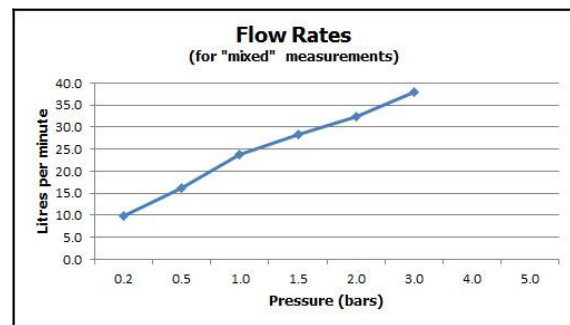

where inspiration flows  
taps | showering | accessories

technical sheet  
product code: GEO-143-3/4-C/P

technical drawing:

**description:** concealed stop valve 3/4"  
wall mounted  
ceramic cartridge GEO-143-VALVE/CD-3/4  
3/4" inlet  
3/4" outlet  
min-max wall mount 105-115mm

**finishes:** chrome

**guarantee:** 12 year guarantee

**minimum operating pressure:** 0.2 bar LP

**flow rate at 3.0 bar flow pressure:** 38 l/min

'mixed measurements' refers to equal hot and cold water supply  
flow rate for unregulated flow unless flow regulator fitted as standard