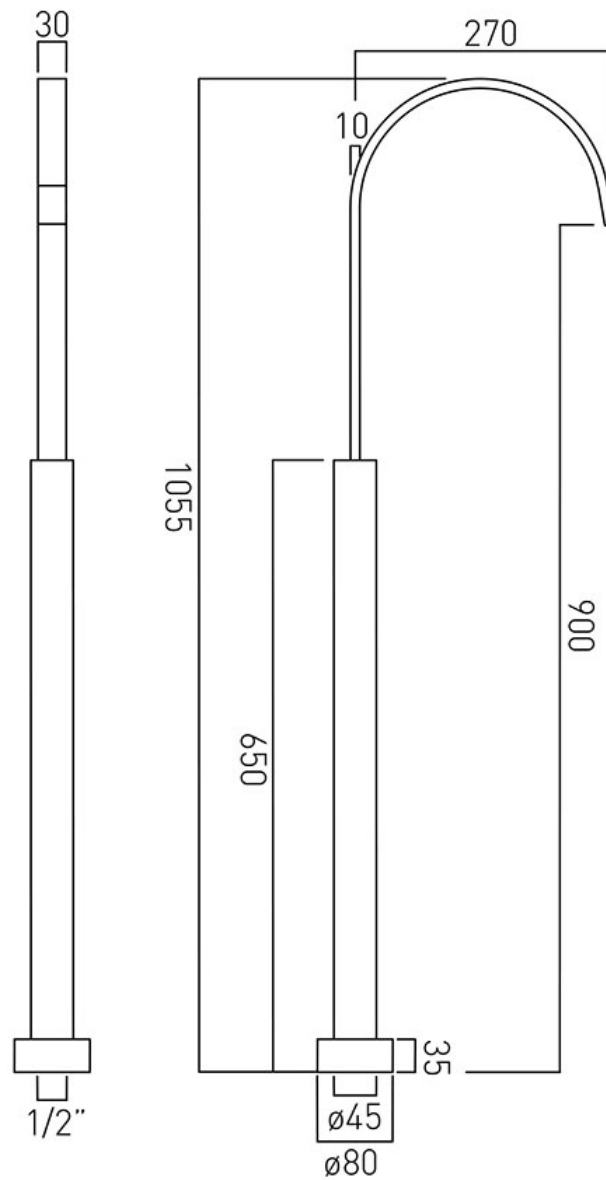

# SPECIFICATION SHEET

**COLLECTION:** GEO

**PRODUCT CODE:** GEO-FLOORSPOUT-C/P

**DESCRIPTION:**

bath spout  
floor mounted  
minimum operating pressure 1.0 bar MP

**FINISH:**

Chrome

**FLOW REGULATOR:**

N

**MINIMUM OPERATING PRESSURE:**

1.0 bar MP

**FLOW RATE AT 3.0 BAR FLOW PRESSURE:**

33 l/min

tel: 01934 744466  
email: sales@vado.com  
www.vado.com

**where inspiration flows**  
taps | showering | accessories

# TECHNICAL DRAWING

**COLLECTION:** GEO

**PRODUCT CODE:** GEO-FLOORSPOUT-C/P

tel: 01934 744466  
email: sales@vado.com  
www.vado.com

**where inspiration flows**  
taps | showering | accessories