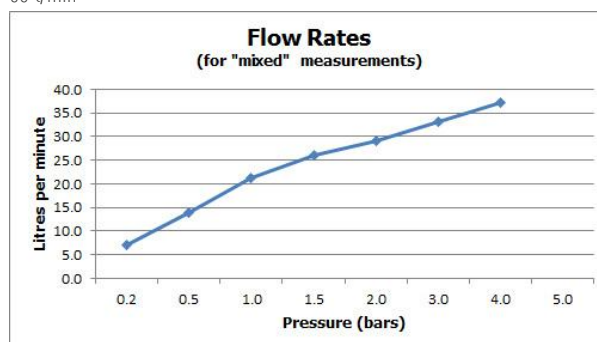

# SPECIFICATION SHEET

**COLLECTION:** GEO

**PRODUCT CODE:** GEO-FLOORSPOUT-C/P

**DESCRIPTION:**

bath spout  
floor mounted  
minimum operating pressure 1.0 bar MP

**FINISH:**

Chrome

**FLOW REGULATOR:**

N

**MINIMUM OPERATING PRESSURE:**

1.0 bar MP

**FLOW RATE AT 3.0 BAR FLOW PRESSURE:**

33 l/min

tel: 01934 744466  
email: sales@vado.com  
www.vado.com

**where inspiration flows**  
taps | showering | accessories