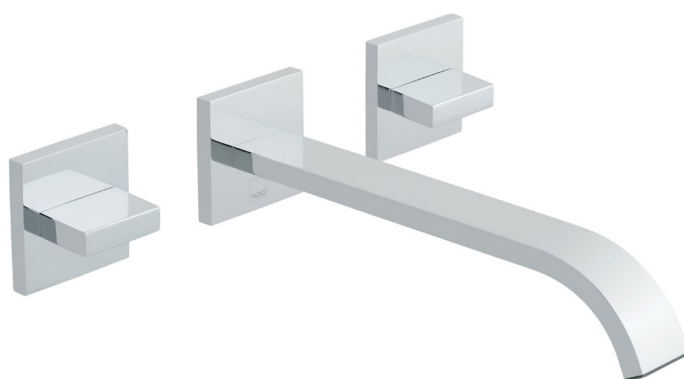

# SPECIFICATION SHEET

**COLLECTION:** GEO

**PRODUCT CODE:** GEO-109/220-C/P

## DESCRIPTION:

3 hole basin mixer with 220mm spout  
wall mounted

with water flow straightener

cold ceramic cartridge C-503-LTC

hot ceramic cartridge C-503-RTC

two part cartridges ensure perfect alignment of handle  
and shroud

2 x 1/2" male x 1/2" male x 90mm straight connections  
and 1 x 1/2" x 1/2" x 1/2" x 47mm female connection (T-  
piece)

min-max wall mount 59-68mm

minimum operating pressure 0.2 bar LP