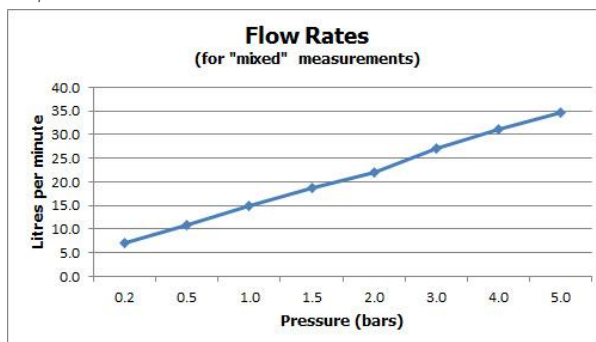

FLOW RATE AT 3.0 BAR FLOW PRESSURE:

27 l/min

tel: 01934 744466

email: sales@vado.com

www.vado.com

where inspiration flows

taps | showering | accessories