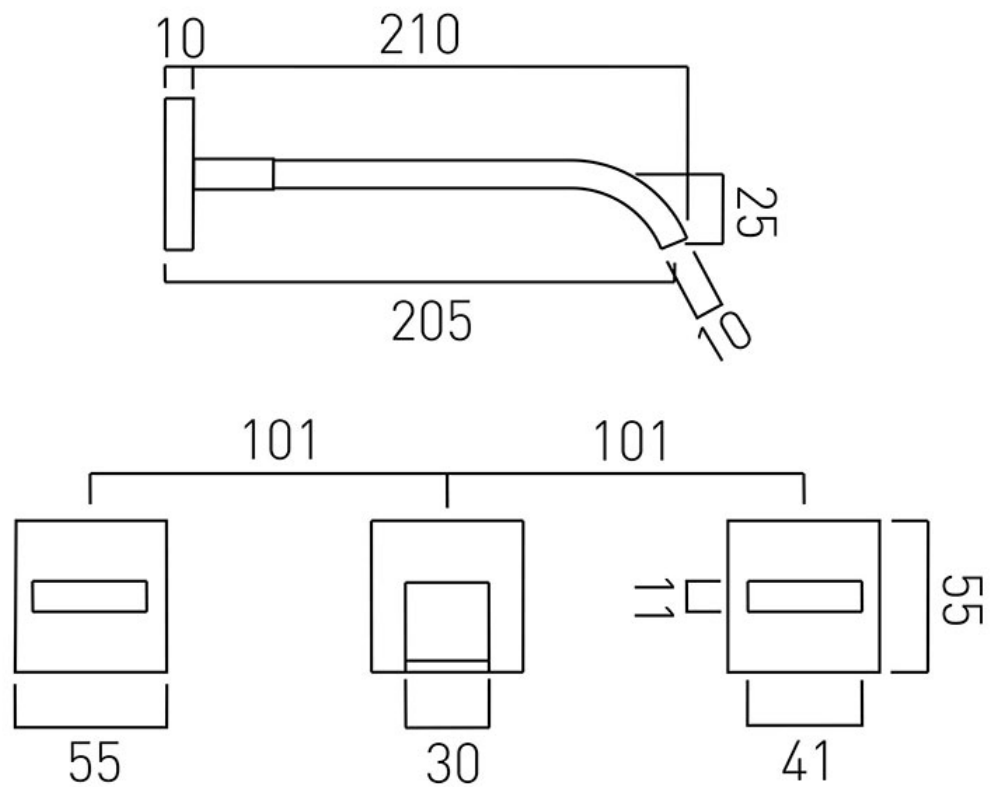

2 x 1/2" male x 1/2" male x 90mm straight connections  
and 1 x 1/2" x 1/2" x 1/2" x 47mm female connection (T-  
piece)

min-max wall mount 59-68mm

minimum operating pressure 0.2 bar LP

## FLOW REGULATOR:

FR-106/4-PLA

## FLOW RATE AT 3.0 BAR FLOW PRESSURE:

27 l/min

tel: 01934 744466

email: sales@vado.com

www.vado.com

**where inspiration flows**

taps | showering | accessories

# TECHNICAL DRAWING

**COLLECTION:** GEO

**PRODUCT CODE:** GEO-109/220-C/P

tel: 01934 744466  
email: sales@vado.com  
www.vado.com

**where inspiration flows**  
taps | showering | accessories