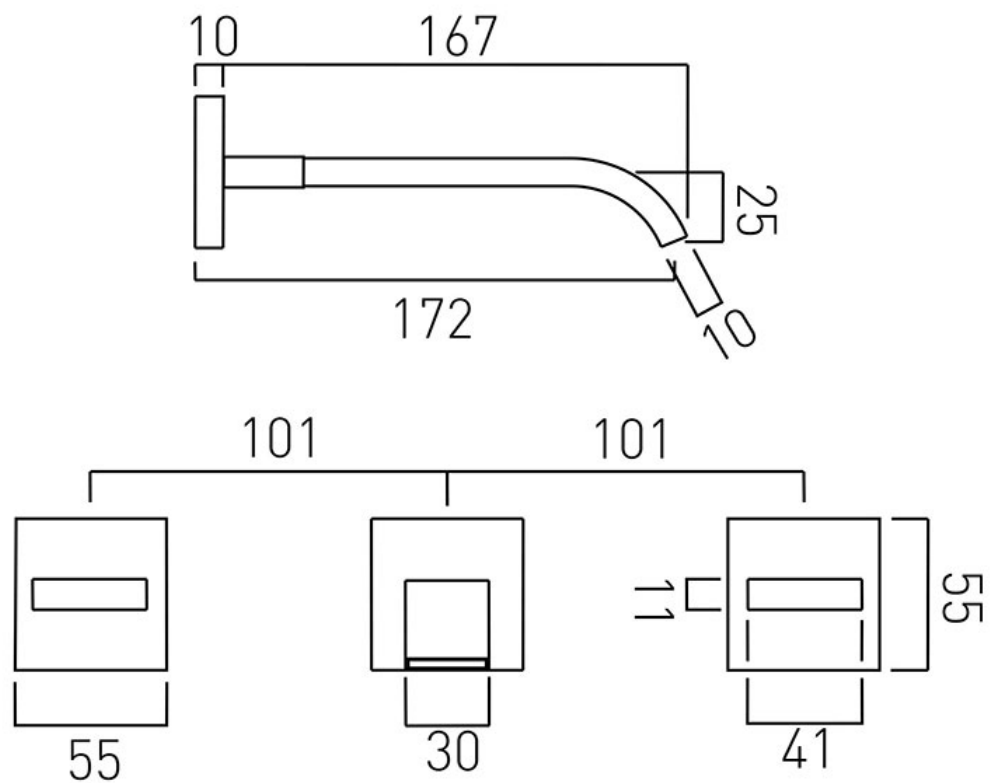

## DESCRIPTION:

3 hole basin mixer  
wall mounted  
with water flow straightener  
cold ceramic cartridge C-503-LTC  
hot ceramic cartridge C-503-RTC  
two part cartridges ensure perfect alignment of handle and shroud  
2 x 1/2" male x 1/2" male x 90mm straight connections and 1 x 1/2" x 1/2" x 1/2" x 47mm female connection (T-piece)  
min-max wall mount 59-68mm  
minimum operating pressure 0.2 bar LP

## FLOW REGULATOR:

FR-106/4-PLA

## FLOW RATE AT 3.0 BAR FLOW PRESSURE:

27 l/min

tel: 01934 744466  
email: sales@vado.com  
www.vado.com

**where inspiration flows**  
taps | showering | accessories

# TECHNICAL DRAWING

**COLLECTION:** GEO

**PRODUCT CODE:** GEO-109-C/P

tel: 01934 744466  
email: sales@vado.com  
www.vado.com

**where inspiration flows**  
taps | showering | accessories