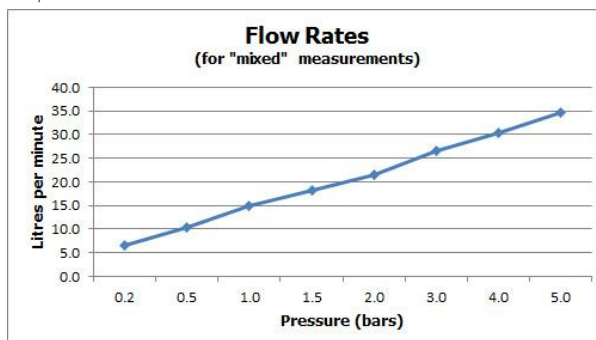

FLOW RATE AT 3.0 BAR FLOW PRESSURE:

27 l/min

tel: 01934 744466
email: sales@vado.com
www.vado.com

where inspiration flows
taps | showering | accessories