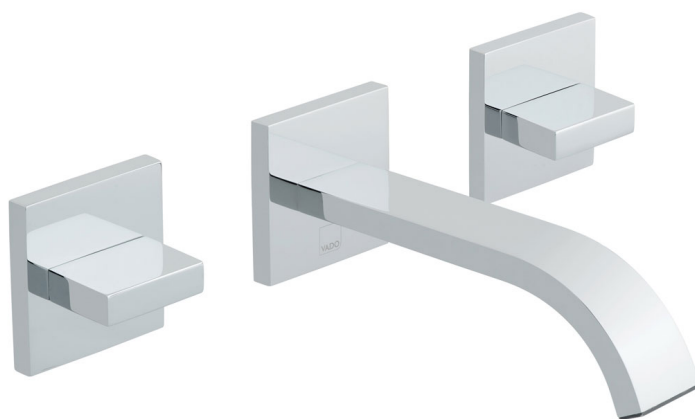

# SPECIFICATION SHEET

**COLLECTION:** GEO

**PRODUCT CODE:** GEO-109-C/P

## DESCRIPTION:

3 hole basin mixer  
wall mounted  
with water flow straightener  
cold ceramic cartridge C-503-LTC  
hot ceramic cartridge C-503-RTC  
two part cartridges ensure perfect alignment of handle and shroud  
2 x 1/2" male x 1/2" male x 90mm straight connections and 1 x 1/2" x 1/2" x 1/2" x 47mm female connection (T-piece)  
min-max wall mount 59-68mm  
minimum operating pressure 0.2 bar LP

## FINISH:

Chrome