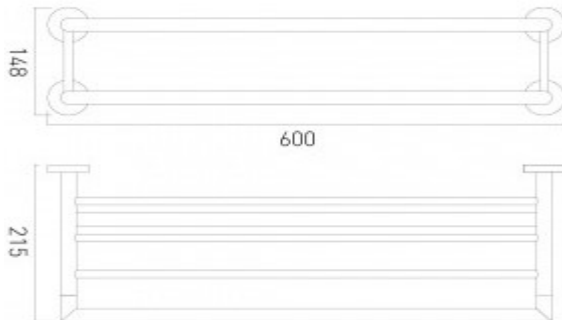

where inspiration flows
taps | showering | accessories

technical sheet
product code: SPA-185B-C/P

technical drawing:

description: spa towel shelf with towel rail 600mm (24")

finishes: chrome

guarantee: 12 year guarantee