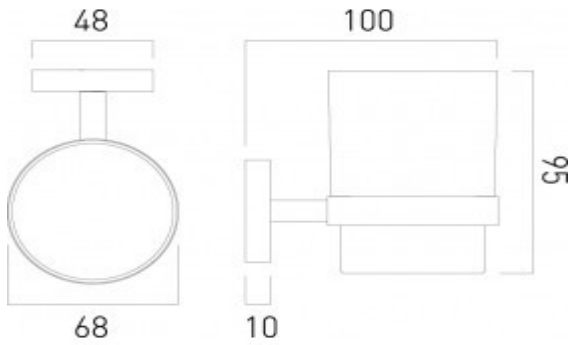

where inspiration flows  
taps | showering | accessories

technical sheet  
product code: SPA-183-C/P

technical drawing:

**description:** spa frosted glass tumbler and holder wall mounted

**finishes:** chrome