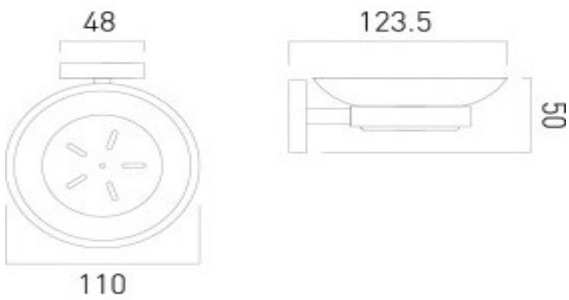

where inspiration flows  
taps | showering | accessories

technical sheet  
product code: SPA-182-C/P

technical drawing:

**description:** spa frosted glass soap dish and holder wall mounted

**finishes:** chrome