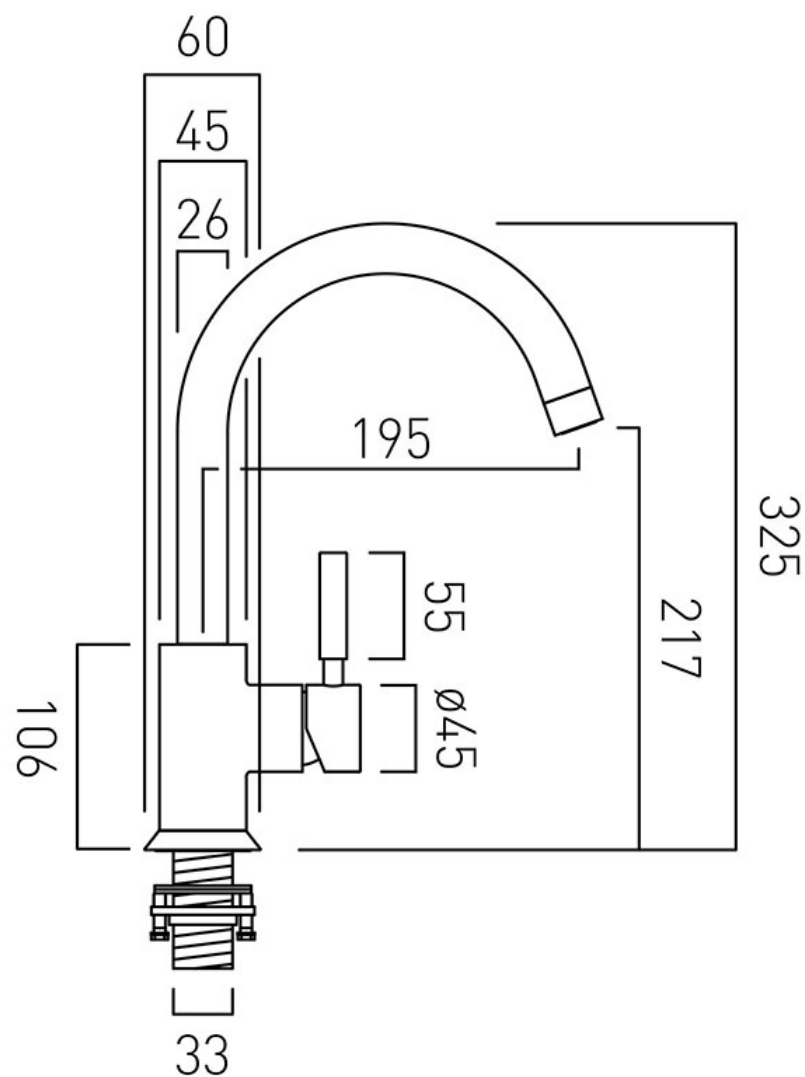

SPECIFICATION SHEET

COLLECTION: ORIGINS

PRODUCT CODE: ORI-150S-C/P

DESCRIPTION:

mono kitchen mixer
single lever
deck mounted
with swivel spout
with water flow straightener
with water flow aerator
ceramic cartridge CAR-K35B
2 x 1/2" nut x 400mm flexipipe connections
deck mount drill hole diameter 35mm
minimum operating pressure 0.2 bar LP

FINISH:

Chrome

FLOW REGULATOR:

FR-100/5-PLA

MINIMUM OPERATING PRESSURE:

0.2 bar LP

FLOW RATE AT 3.0 BAR FLOW PRESSURE:

Aerator: 14, Flow st: 22 l/min

tel: 01934 744466
email: sales@vado.com
www.vado.com

where inspiration flows
taps | showering | accessories

TECHNICAL DRAWING

COLLECTION: ORIGINS

PRODUCT CODE: ORI-150S-C/P

tel: 01934 744466
email: sales@vado.com
www.vado.com