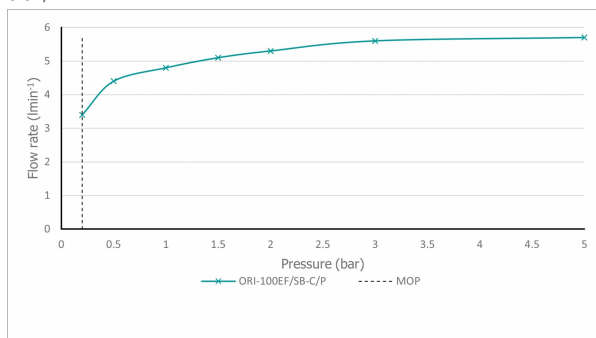

SPECIFICATION SHEET

COLLECTION: ORIGINS

PRODUCT CODE: ORI-100EF/SB-C/P

DESCRIPTION:

extended mono basin mixer
single lever
deck mounted
smooth bodied
without universal basin waste
with water flow aerator
ceramic cartridge CAR-K35A
2 x 1/2" nut x 550mm flexipipe connections
deck mount drill hole diameter 35mm
minimum operating pressure 0.2 bar LP

FINISH:

Chrome

FLOW REGULATOR:

FR-100/5-PLA

MINIMUM OPERATING PRESSURE:

0.2 bar LP

FLOW RATE AT 3.0 BAR FLOW PRESSURE:

5.6 l/m