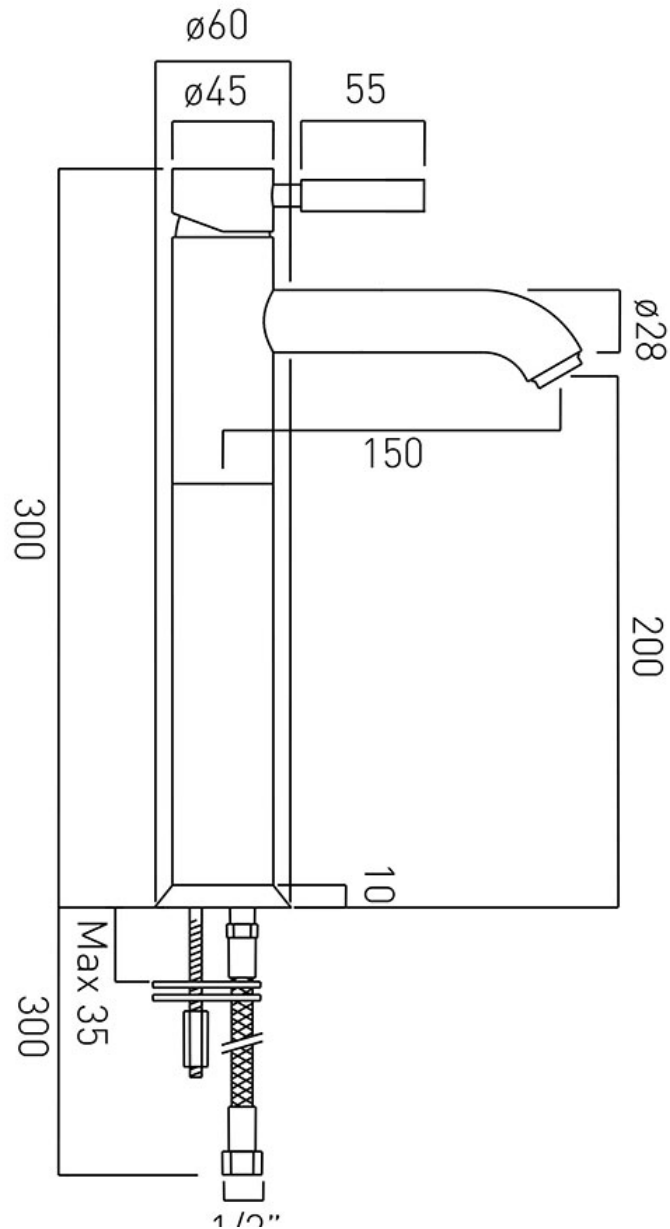

SPECIFICATION SHEET

COLLECTION: ORIGINS

PRODUCT CODE: ORI-100EF/SB-C/P

DESCRIPTION:

extended mono basin mixer
single lever
deck mounted
smooth bodied
without universal basin waste
with water flow aerator
ceramic cartridge CAR-K35A
2 x 1/2" nut x 550mm flexipipe connections
deck mount drill hole diameter 35mm
minimum operating pressure 0.2 bar LP

FINISH:

Chrome

FLOW REGULATOR:

FR-100/5-PLA

MINIMUM OPERATING PRESSURE:

0.2 bar LP

FLOW RATE AT 3.0 BAR FLOW PRESSURE:

5.6 l/m

tel: 01934 744466
email: sales@vado.com
www.vado.com

where inspiration flows
taps | showering | accessories

TECHNICAL DRAWING

COLLECTION: ORIGINS

PRODUCT CODE: ORI-100EF/SB-C/P

tel: 01934 744466
email: sales@vado.com
www.vado.com