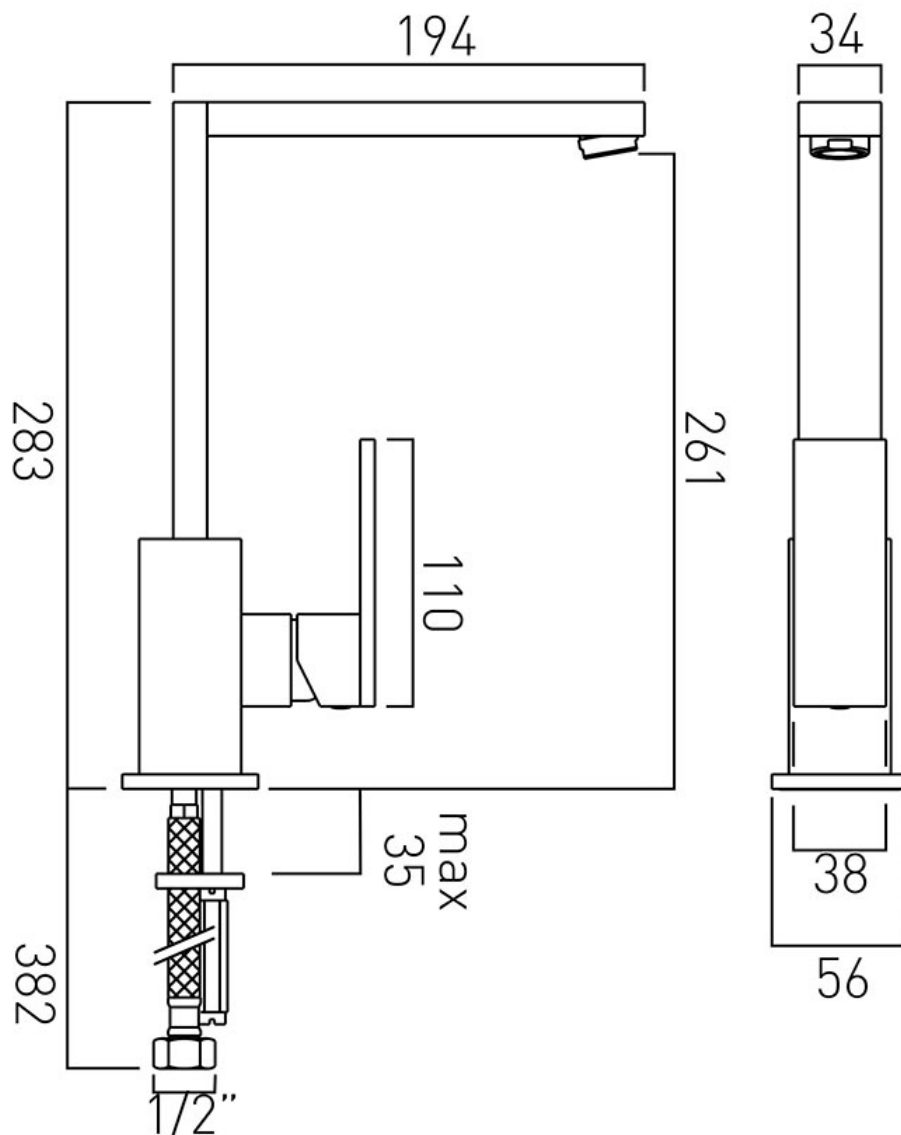

# SPECIFICATION SHEET

**COLLECTION:** NOTION

**PRODUCT CODE:** NOT-150S-C/P

**DESCRIPTION:**

mono sink mixer  
single lever  
deck mounted  
spout can swivel or be fixed  
ceramic cartridge CAR-K28A  
deck mount drill hole diameter 34mm  
minimum operating pressure 1.0 bar MP

# TECHNICAL DRAWING

COLLECTION: NOTION

PRODUCT CODE: NOT-150S-C/P

tel: 01934 744466  
email: sales@vado.com  
www.vado.com

**where inspiration flows**  
taps | showering | accessories