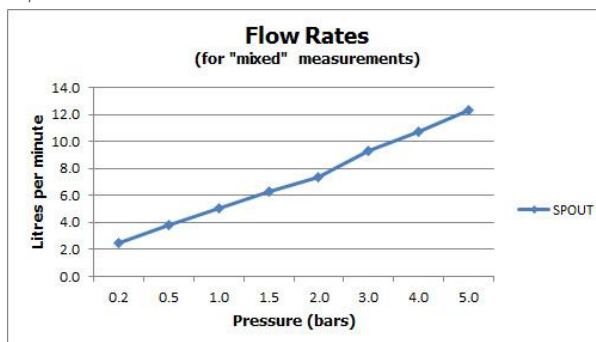

# SPECIFICATION SHEET

**COLLECTION:** NOTION

**PRODUCT CODE:** NOT-150S-C/P

**DESCRIPTION:**

mono sink mixer  
single lever  
deck mounted  
spout can swivel or be fixed  
ceramic cartridge CAR-K28A  
deck mount drill hole diameter 34mm  
minimum operating pressure 1.0 bar MP

**FINISH:**

Chrome

**FLOW REGULATOR:**

FR-100/5-PLA

**MINIMUM OPERATING PRESSURE:**

1.0 bar MP

**FLOW RATE AT 3.0 BAR FLOW PRESSURE:**

9 l/min