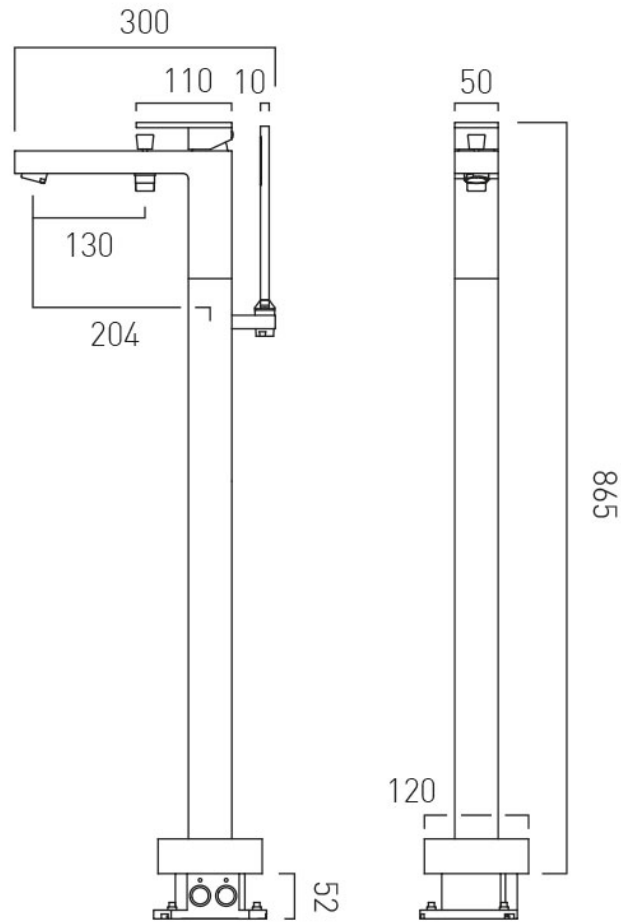

# SPECIFICATION SHEET

**COLLECTION:** NOTION

**PRODUCT CODE:** NOT-233-CP

**DESCRIPTION:**

bath shower mixer  
single lever  
floor mounted  
with water flow straightener  
with Instinct single function shower kit  
ceramic cartridge C-011-N40  
2 x 1/2" female threaded connections  
minimum operating pressure 1.0 bar MP

**FINISH:**

Chrome

**FLOW REGULATOR:**

FR-FLEXI/8-PLA

**MINIMUM OPERATING PRESSURE:**

1.0 bar MP

tel: 01934 744466  
email: [sales@vado.com](mailto:sales@vado.com)  
[www.vado.com](http://www.vado.com)

**where inspiration flows**  
taps | showering | accessories

# TECHNICAL DRAWING

**COLLECTION:** NOTION

**PRODUCT CODE:** NOT-233-CP

tel: 01934 744466  
email: sales@vado.com  
www.vado.com

**where inspiration flows**  
taps | showering | accessories