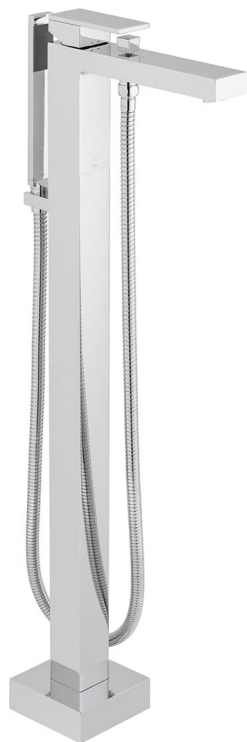

# SPECIFICATION SHEET

**COLLECTION:** NOTION

**PRODUCT CODE:** NOT-233-CP

**DESCRIPTION:**

bath shower mixer  
single lever  
floor mounted  
with water flow straightener  
with Instinct single function shower kit  
ceramic cartridge C-011-N40  
2 x 1/2" female threaded connections  
minimum operating pressure 1.0 bar MP

**FINISH:**

Chrome

**FLOW REGULATOR:**

FR-FLEXI/8-PLA

**MINIMUM OPERATING PRESSURE:**

1.0 bar MP

tel: 01934 744466  
email: [sales@vado.com](mailto:sales@vado.com)  
[www.vado.com](http://www.vado.com)

**where inspiration flows**  
taps | showering | accessories

# TECHNICAL DRAWING

**COLLECTION:** NOTION

**PRODUCT CODE:** NOT-233-CP

tel: 01934 744466  
email: sales@vado.com  
www.vado.com

**where inspiration flows**  
taps | showering | accessories