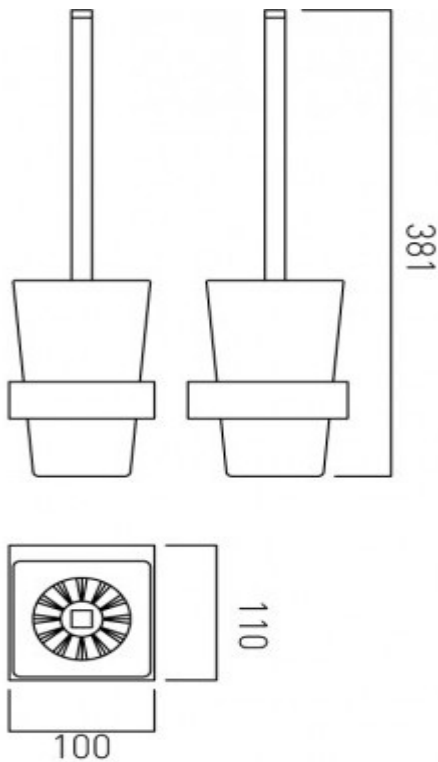

where inspiration flows  
taps | showering | accessories

technical sheet  
product code: SHA-188-C/P

technical drawing:

description: shama toilet brush and holder wall mounted

finishes: chrome

guarantee: 12 year guarantee